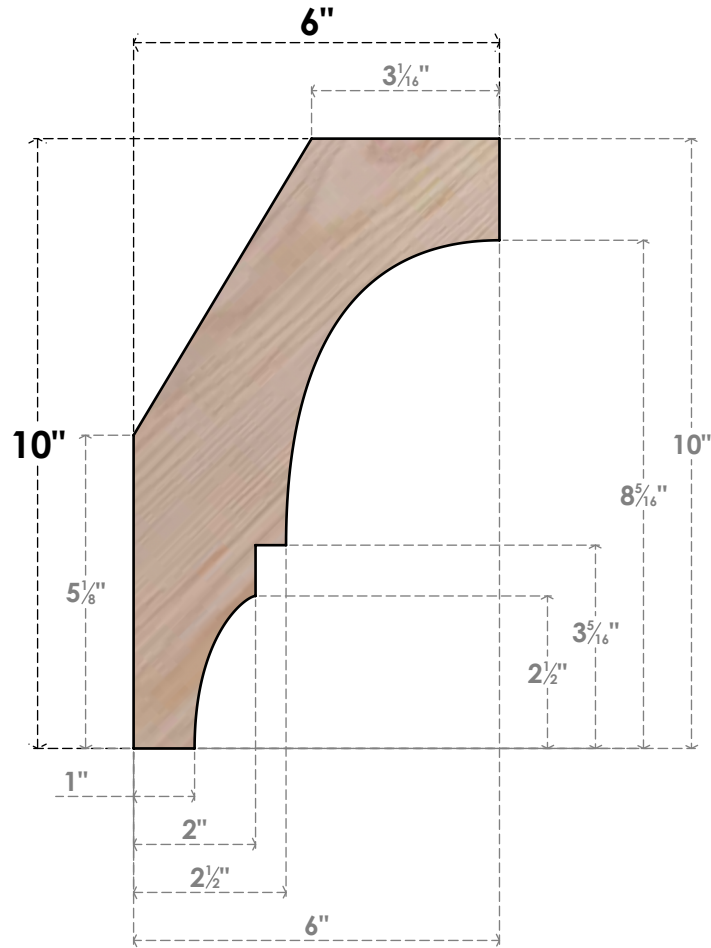

BRC06X06X10BOA00SDF

5 1/2"W X 6"D X 10"H BALBOA SMOOTH BRACE, DOUGLAS FIR

SIDE

FRONT

EKENA MILLWORK
 2300 WEST MAIN ST.
 CLARKSVILLE, TX 75426
 TOLL FREE: 866-607-0453
 WWW.EKENAMILLWORK.COM

NOTES

1. INSTALLATION TO BE COMPLETED IN ACCORDANCE WITH MANUFACTURER'S SPECIFICATIONS.
2. DRAWING MAY NOT BE TO SCALE
3. THIS DRAWING IS INTENDED FOR DESIGN AND PLANNING PURPOSES ONLY.
4. ALL INFORMATION CONTAINED HEREIN WAS CURRENT AT THE TIME OF DEVELOPMENT BUT MUST BE REVIEWED AND APPROVED BY THE PRODUCT MANUFACTURER TO BE CONSIDERED ACCURATE.
5. PRODUCTS ARE NOT KILN DRIED. THIS ITEM IS UNIQUE AND WILL CONTAIN THE NATURAL VARIATIONS THAT THE WOOD SPECIES OFFERS. THIS MAY RESULT IN VARIATIONS UP TO 1/4"